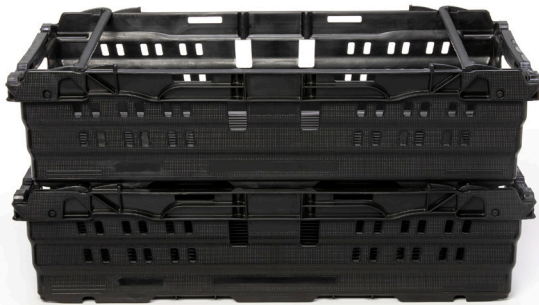

Protection and Efficiency in One Crate

Our line of nestable and stackable crates are the perfect solution to ensure the efficient use of storage and transport while keeping products well protected. Nestable when empty to make more transport and storage space, while the stacking feature maximizes valuable retail space when crates are full.

Durable

These heavy-duty crates protect products inside while facilitating easy stacking.

Efficient

Maximize transport and in-store efficiency with a crate built to do both.

Sustainable

Reusable containers reduce packaging waste and eliminate disposal needs.

Features and specifications

4318 Nestable

Height ext/int	180/144 mm
Length ext/int	400/387 mm
Width ext/int	300/277 mm
Weight	1 kg
Nested height	+53 mm

6419 Nestable

Height ext/int	198/173 mm
Length ext/int	600/575 mm
Width ext/int	400/376 mm
Weight	1.6 kg
Nested height	+46 mm

6410 Nestable

Height ext/int	106/80 mm
Length ext/int	600/566 mm
Width ext/int	400/366 mm
Weight	1.1 kg
Nested height	+40 mm

6424 Nestable

Height ext/int	250/227 mm
Length ext/int	600/576 mm
Width ext/int	400/376 mm
Weight	1.9 kg
Nested height	+65 mm