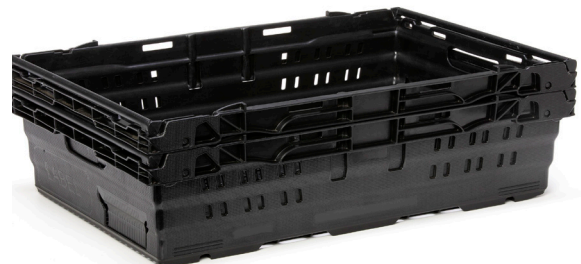

Protection and Efficiency in One Crate

Our line of nestable and stackable crates are the perfect solution to ensure the efficient use of storage and transport while keeping products well protected. Nestable when empty to make more transport and storage space, while the stacking feature maximizes valuable retail space when crates are full.

Durable

These heavy-duty crates protect products inside while facilitating easy stacking.

Efficient

Maximize transport and in-store efficiency with a crate built to do both.

Sustainable

Reusable containers reduce packaging waste and eliminate disposal needs.

Features and specifications

4318 Nestable

Height ext/int	180/144 mm
Length ext/int	400/387 mm
Width ext/int	300/277 mm
Weight	1 kg
Nested height	+53 mm

6419 Nestable

Height ext/int	198/173 mm
Length ext/int	600/575 mm
Width ext/int	400/376 mm
Weight	1.6 kg
Nested height	+46 mm

6410 Nestable

Height ext/int	106/80 mm
Length ext/int	600/566 mm
Width ext/int	400/366 mm
Weight	1.1 kg
Nested height	+40 mm

6424 Nestable

Height ext/int	250/227 mm
Length ext/int	600/576 mm
Width ext/int	400/376 mm
Weight	1.9 kg
Nested height	+65 mm